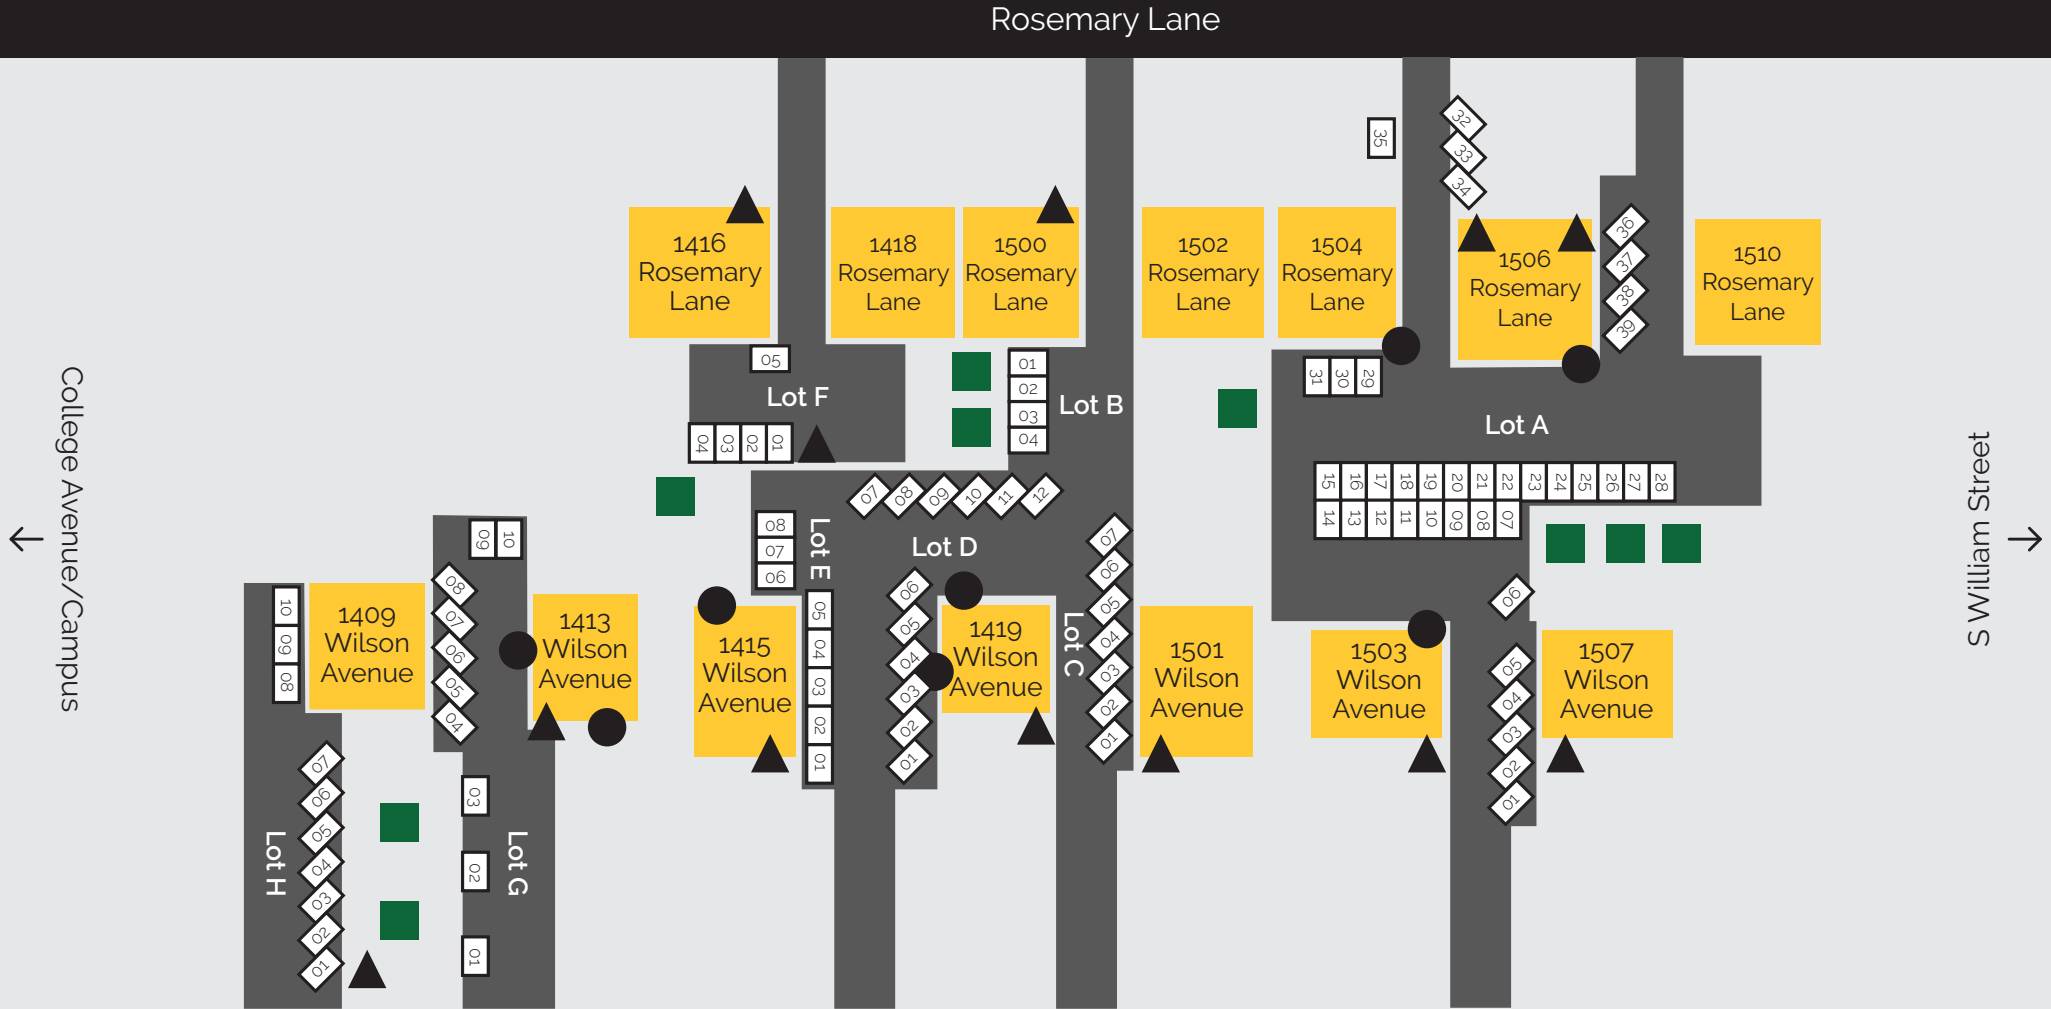

Wilson Avenue Map

| | | | |
|--|--------------|--|------------------------------|
| | City Street | | Safety Lamp |
| | Parking Lot | | Authorized Parking Only Sign |
| | Building | | Tree |
| | Parking Spot | | |