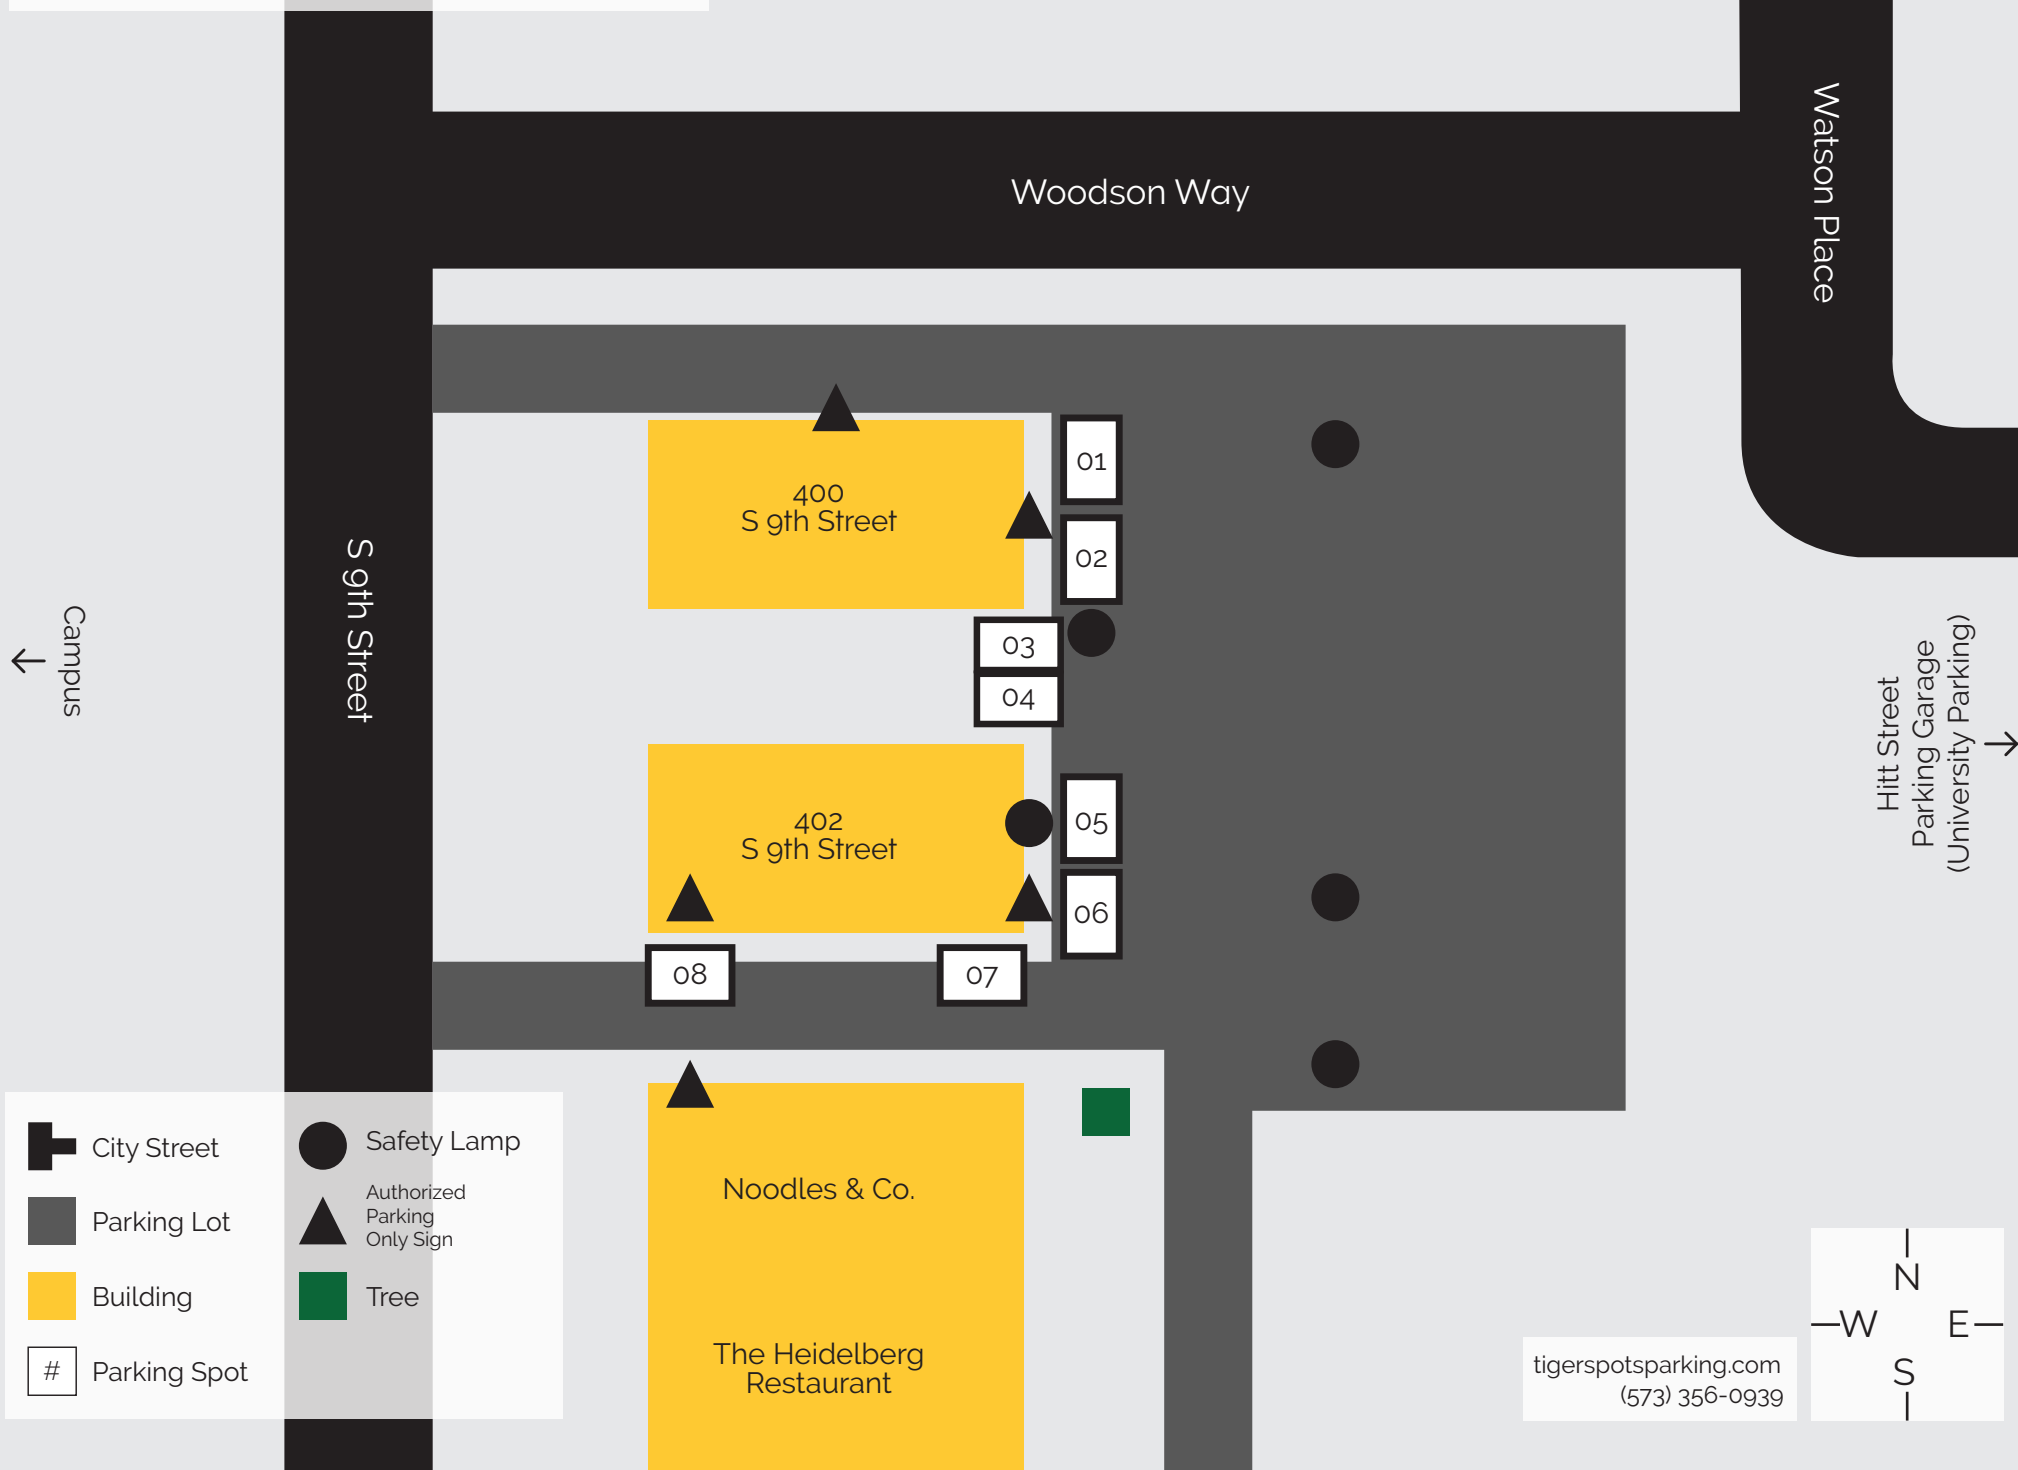

# South 9th Street Map

Watson Place

Woodson Way

S 9th Street

Campus  
←

Hitt Street  
Parking Garage  
(University Parking)  
→

400  
S 9th Street

402  
S 9th Street

Noodles & Co.  
  
The Heidelberg  
Restaurant

01  
02

03  
04

05  
06

08

07

-  City Street
-  Parking Lot
-  Building
-  Parking Spot

-  Safety Lamp
-  Authorized Parking Only Sign
-  Tree