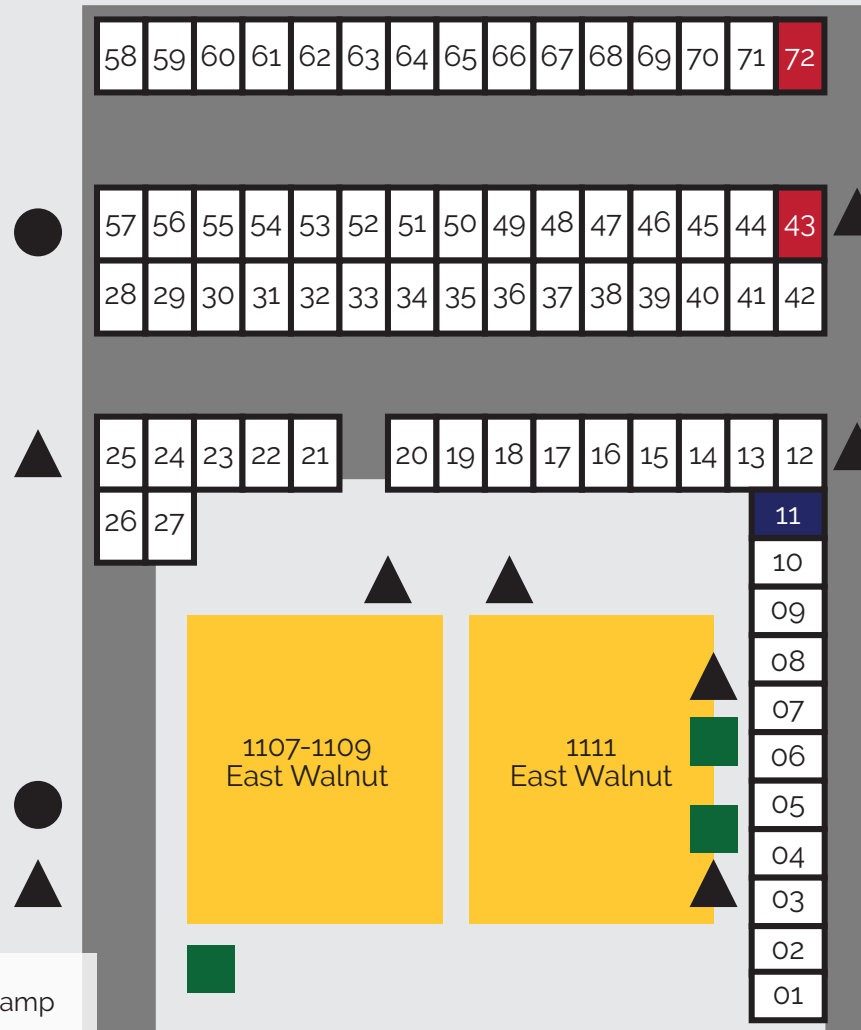

Walnut Street Map

Saint James Alley

East Walnut

City Street Safety Lamp

Parking Lot Authorized Parking Only Sign

Building Tree

Parking Spot Staff Parking

Motorcycle Space